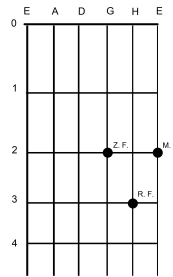

GET BACK

THE BEATLES

1. Strophe:

8 x D

Jojo was a man who thought he was a loner,

4 x G

But he knew it couldn't last.

4 x D

8 x D

Jojo left his home in Tucson Arizona,

4 x G

For some California grass.

4 x D

Refrain:

8 x D

Get back, get back,

4 x G

Get back to where you once belonged.

4 x D

8 x D

Get back, get back,

4 x G

Get back to where you once belonged.

4 x D

2. Strophe:

Sweet Loretta Martin thought she was a woman,

But she was another man.

All the girls around her, say she's got it comin',

But she gets it while she can.

Refrain:

Get back, get back,

Get back to where you once belonged.

Get back, get back,

Get back to where you once belonged.

D-DUR